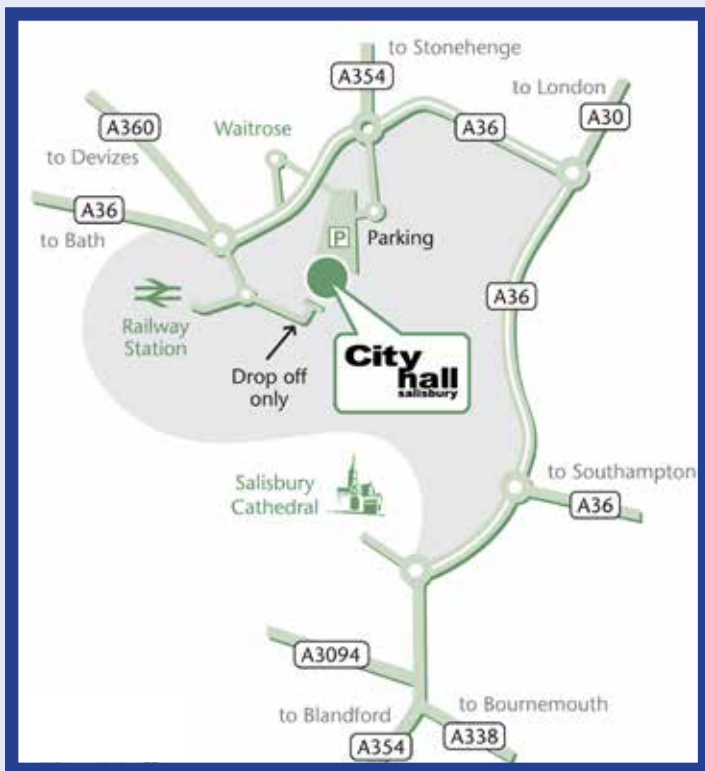

Contact us:

01722 434726

Bespoke quotes provided upon request

cityhallrooms@wiltshire.gov.uk

Find out more ...

Getting Here

City Hall is centrally located within Salisbury, with ample adjacent parking in Central Car Park*